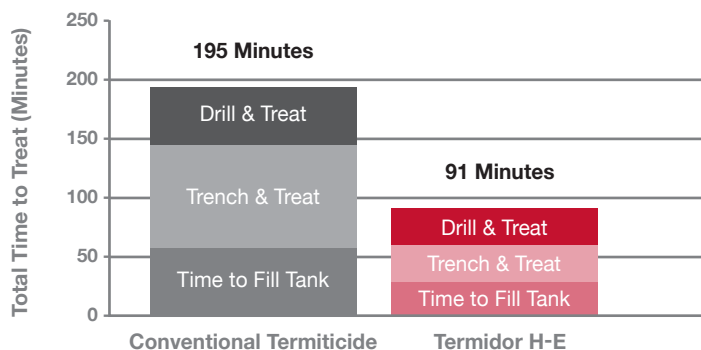

### Termidor<sup>®</sup> HE High-Efficiency Termiticide

However challenging the job, **Termidor<sup>®</sup> HE** termiticide cuts time and labor to make your work easier. Its breakthrough molecular technology allows for 1/2 the water, 50% shallower treatment depths, 33% fewer drill holes, and 77% smaller trenches.

Maximize your productivity with **Termidor HE** termiticide. It's the next level of control.

- **More efficient:** Reduce time and labor by 50% or more on every treatment. Achieve additional savings on deep-footed structures.
- **Genuine Transfer Effect technology:** Termites transfer **Termidor** termiticide to other termites, leading to 100% control in three months or less.
- **100% Termidor termiticide:** Every treatment is protected by the strength of **Termidor** termiticide, trusted for years of proven performance.

## Termidor® HE termiticide treatments are at least 50% more time-efficient than conventional treatments

- Regardless of construction type, reduced application volume provides time savings in all treatments.
- Shallower minimum treatment depths provide additional time and chemical savings on structures with deep footers.
- Less drilling and trenching saves time and reduces disruption around the home.